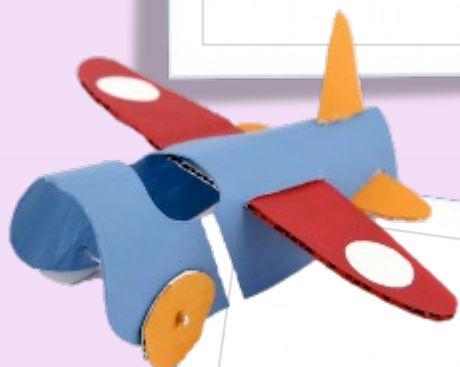

olney
St Peter
+ St Paul

Cherry Fair

Model Competition

- Two Categories for Children (Under 5, 5-11, 12-16)
 - 1 – Model from Any Materials
 - 2 – Lego Model (not kit form)
- Adult Lego Model Category (not kit form) (Over 16yrs)

Entry Fee – donation to church fund

Models delivered 10am to 12noon 15th June 2019

Judging 12noon – 1pm

Max model base size 25cmx25cm

Prizes (Each Category and age) – 1st £3, 2nd £2 3rd £1

Collect an entry form prior to the day
(these must be returned by midday on 14th June 2019)